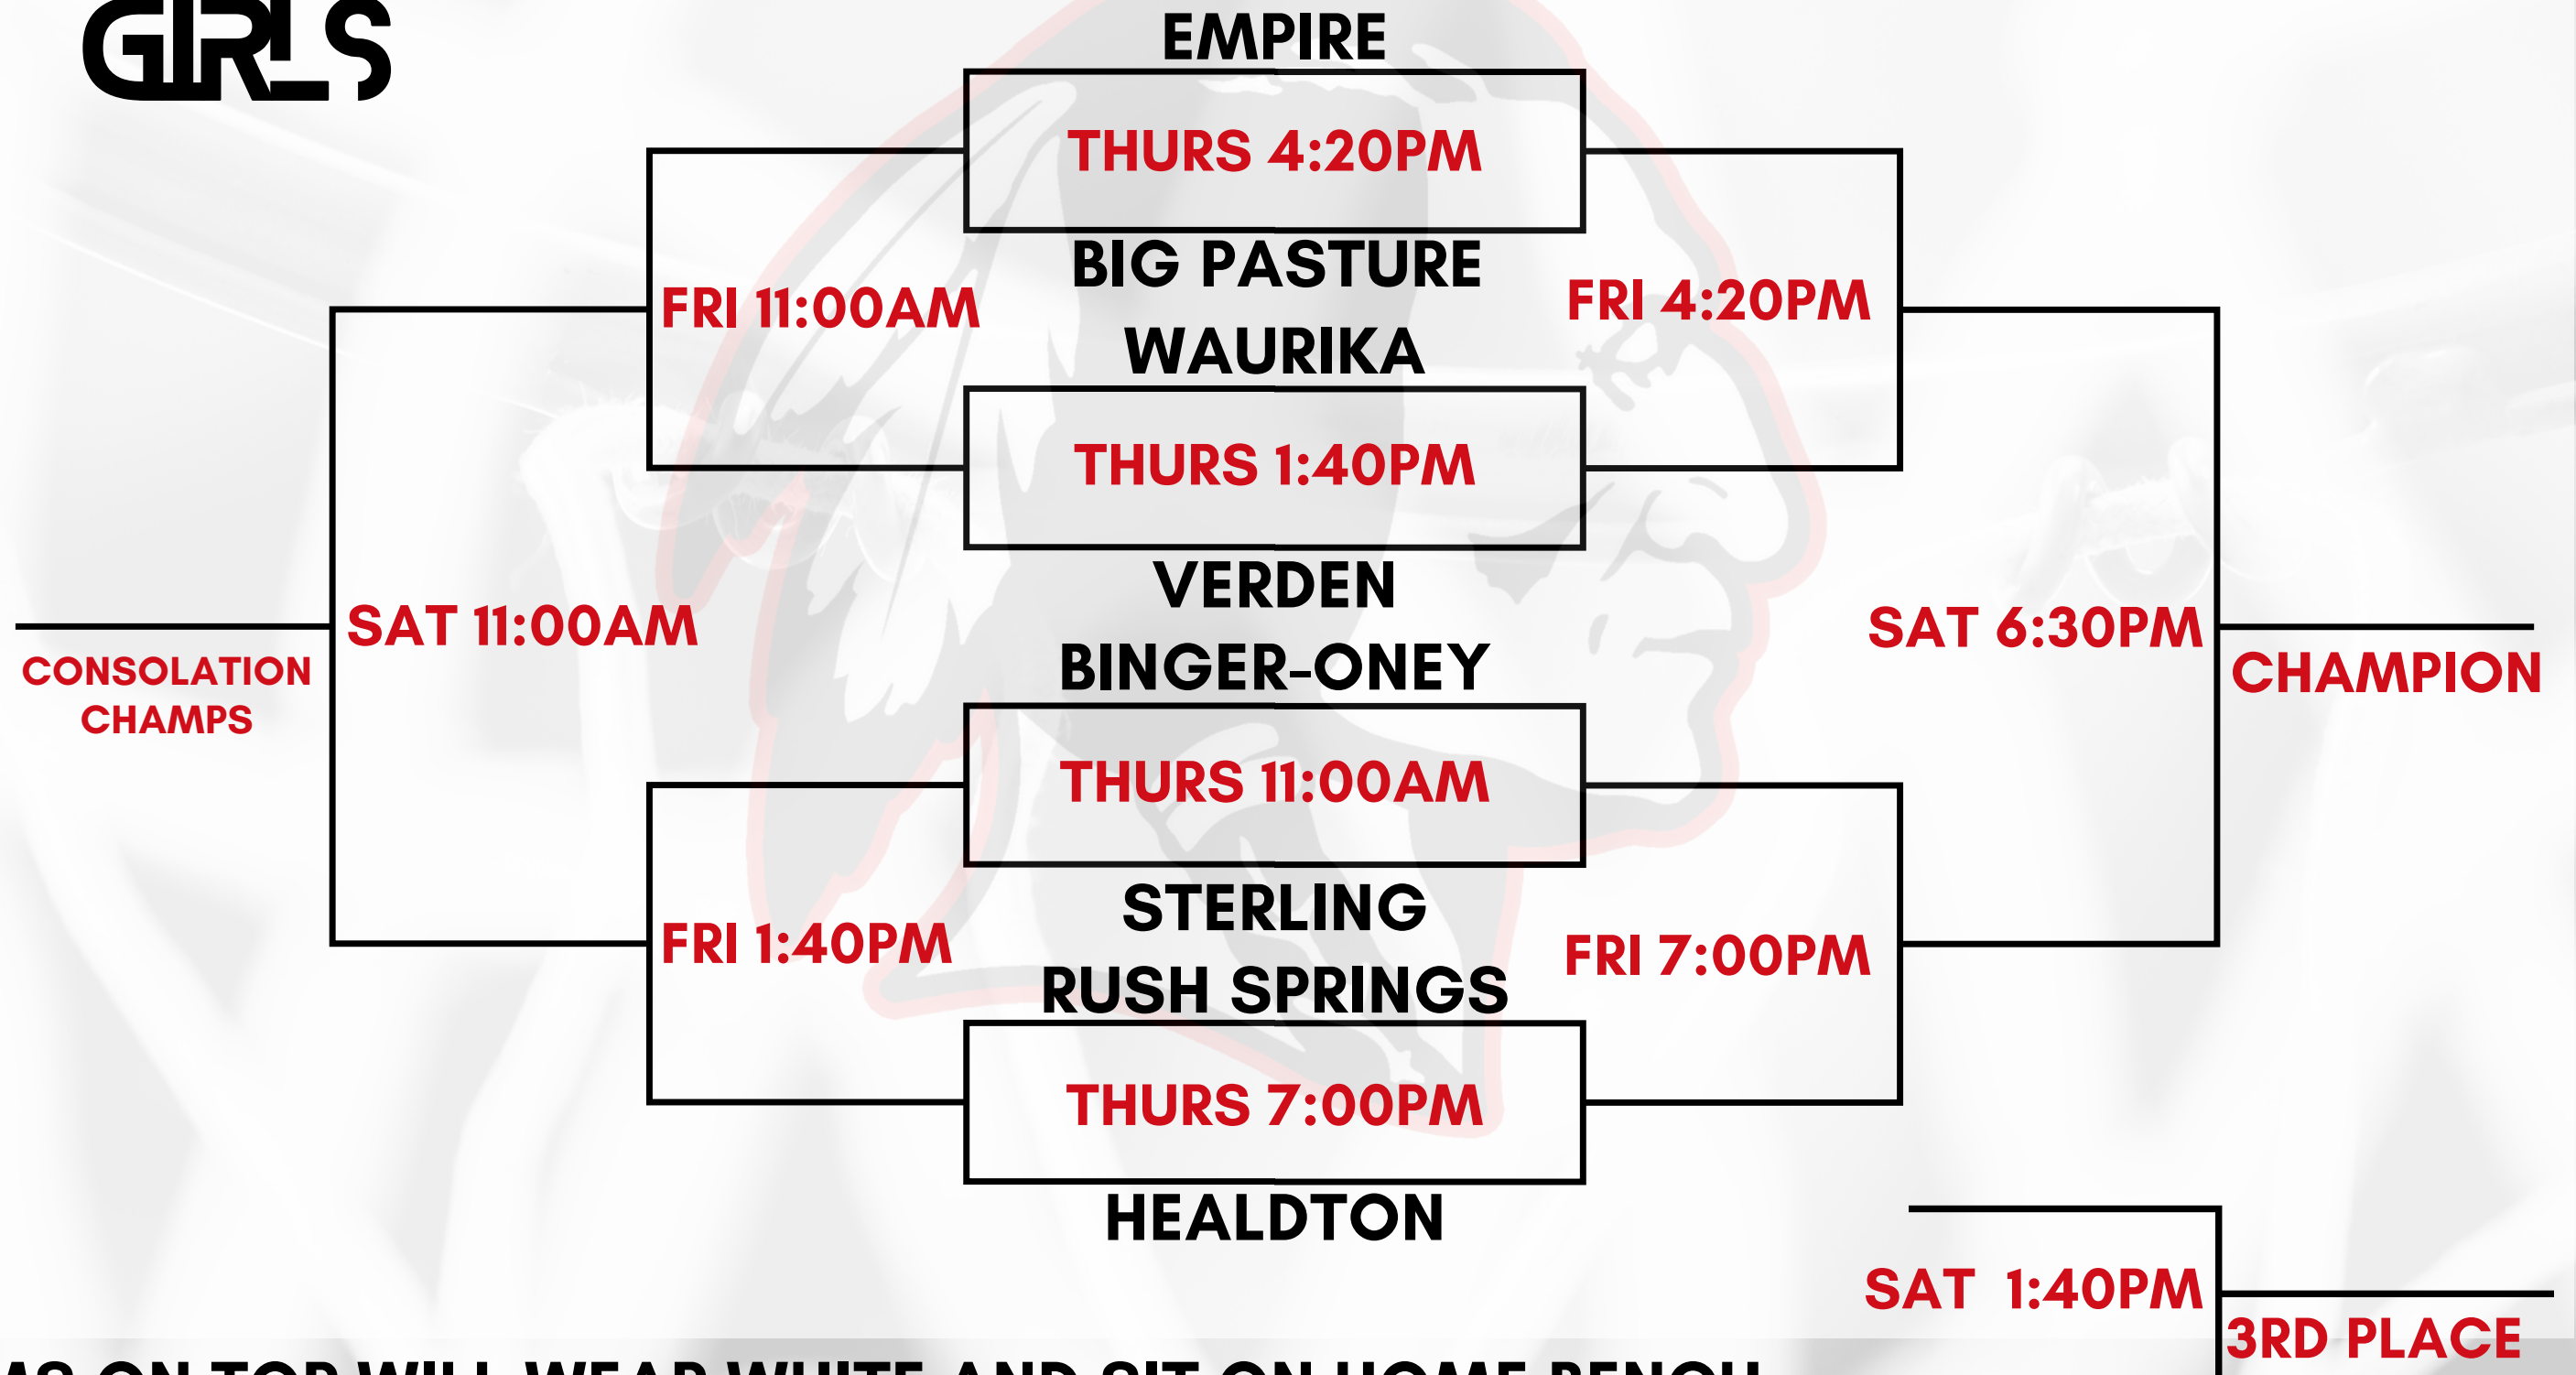

42ND ANNUAL BLACK DIAMOND CLASSIC

JANUARY 9, 10 & 11, 2025

GIRLS

TEAMS ON TOP WILL WEAR WHITE AND SIT ON HOME BENCH