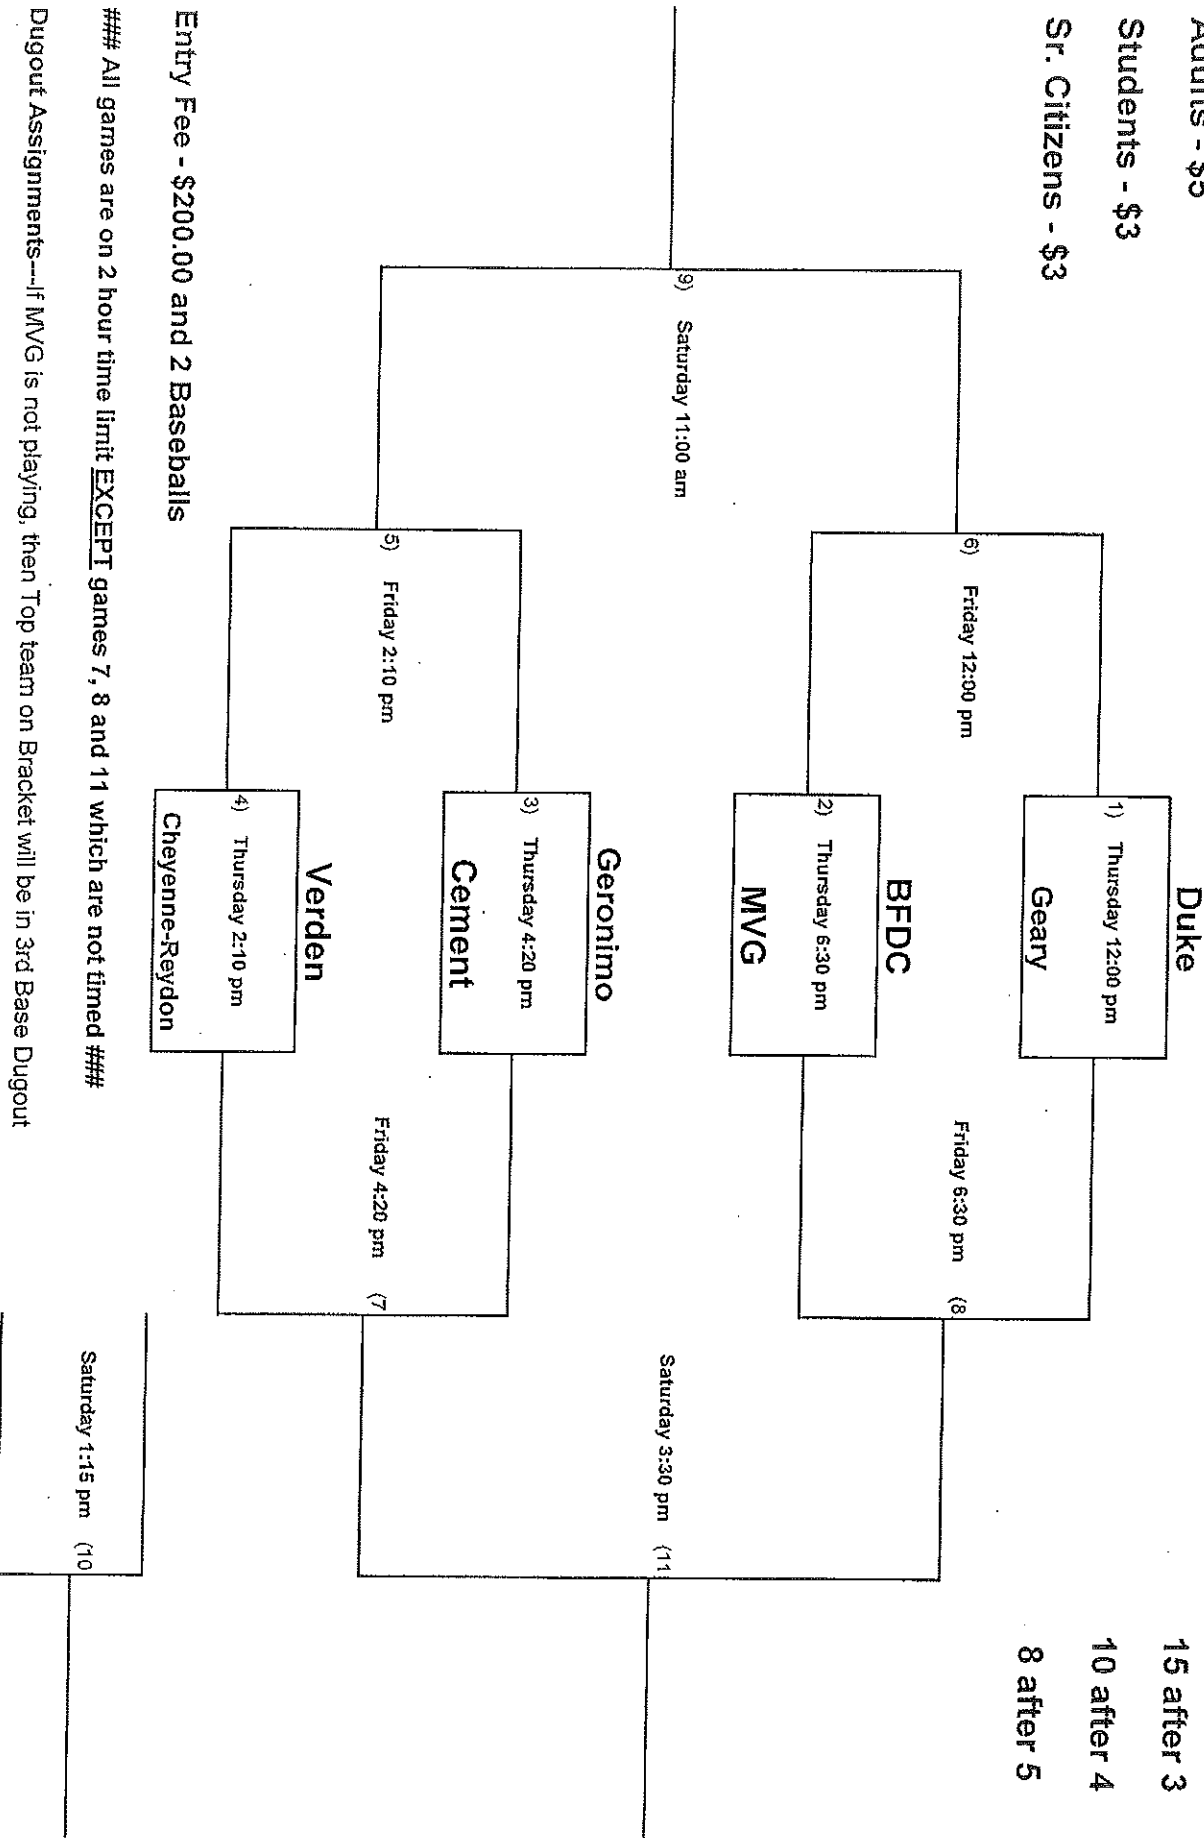

Mountain View-Gotebo Invitational Baseball Tournament

April 1-3, 2021

Admission:

Adults - \$5

Students - \$3

Sr. Citizens - \$3

RUN RULE

15 after 3

10 after 4

8 after 5

Entry Fee - \$200.00 and 2 Baseballs

All games are on 2 hour time limit EXCEPT games 7, 8 and 11 which are not timed

Dugout Assignments---If MVG is not playing, then Top team on Bracket will be in 3rd Base Dugout